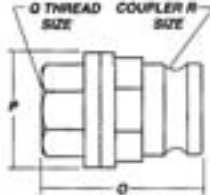

Adapter	MD15A	MD20A	MD30A
O	4.3	5.2	6.8
P	3.2	3.7	5.6
Q	1-1/2" NPT	2" NPT	3" NPT
R	2.0	2.5	4.0

• DIMENSIONS ARE IN INCHES

Part MD**20PFA MAXI-DRY

Flanged Adapter

Made in U.S.A.