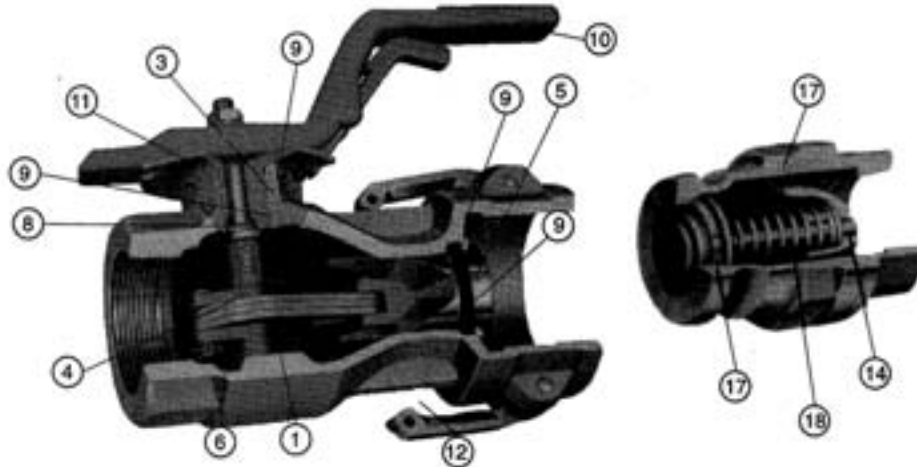

MAXI-DRY®
Replacement Parts
Made in U.S.A.