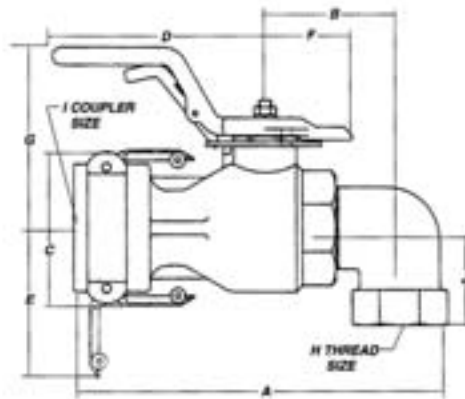

Western Pacific Products, Inc.

Anything In Or On Your Tank – Ready to Ship

Over 8,000 Part Numbers – Over 26,000 Square Feet of Warehouse – We Ship Worldwide

Part MDD90 -**
MAXI-DRY® Coupler 90° Swivel
 Coupler X Female NPT Thread 90° Elbow
 Made in U.S.A.

DIMENSIONS ARE IN INCHES

Part MDDSSW - MAXI-DRY®**
Coupling Straight Swivel
 Coupler X Female NPT Thread
 Made in U.S.A.

ALUM/BUNA			ALUM/VITON			ALUM/TEFLON®			ALUM/EPDM		
Item #	Part #	Price	Item #	Part #	Price	Item #	Part #	Price	Item #	Part #	Price
40000260	MD20DSSW		40000260V	MD20DSSW		NA	MD20DSSW		NA	MD20DSSW	
	MD30DSSW			MD30DSSW			MD30DSSW			MD30DSSW	