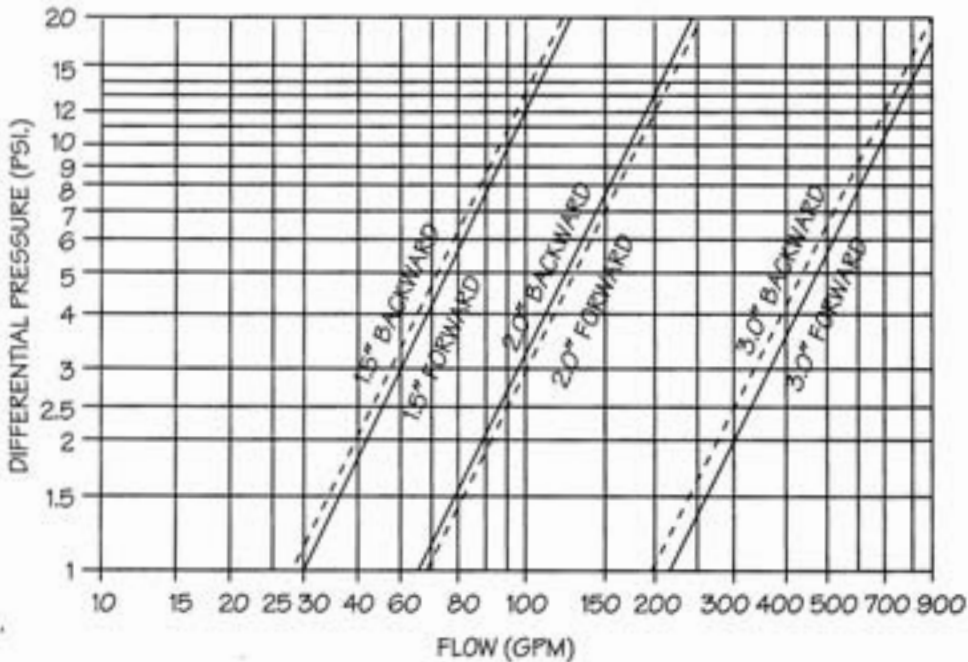

800-677-3711

Signal Hill, (L.A.) CA

(562) 490-0030 • Fax (562) 490-0091

West Sacramento, CA

(916) 371-1622 • Fax (916) 371-4792

Dallas/Fort Worth, TX

(817) 740-8077 • (817) 740-1332

Portland, OR

(503) 221-0335 • Fax (503) 221-0911

www.tankparts.com

1-251