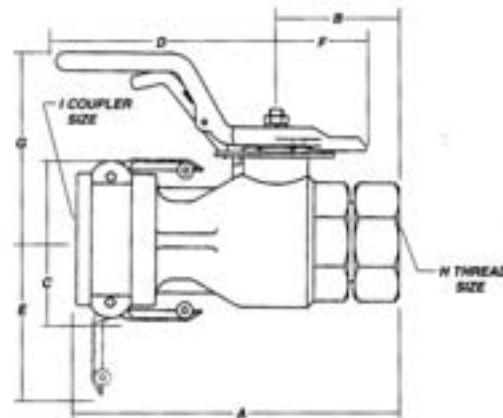

DIMENSIONS ARE IN INCHES

Part MDDSSW - MAXI-DRY®**
Coupling Straight Swivel
 Coupler X Female NPT Thread
 Made in U.S.A.

ALUM/BUNA			ALUM/VITON			ALUM/TEFLON®			ALUM/EPDM		
Item #	Part #	Price	Item #	Part #	Price	Item #	Part #	Price	Item #	Part #	Price
40000260	MD20DSSW		40000260V	MD20DSSW		NA	MD20DSSW		NA	MD20DSSW	
	MD30DSSW			MD30DSSW			MD30DSSW			MD30DSSW	

SIZE	2"
COUPLER	MD20D SWIVEL
PRESS. RATING	150 PSI
A	9.0
B	3.5
C	4.4
D	6.1
E	4.3
F	2.5
G	5.1
H	2" NPT
I	2.5

DIMENSIONS ARE IN INCHES

NOW AVAILABLE WITH STA-LOK II

800-677-3711

Signal Hill, (L.A.) CA
 (562) 490-0030 • Fax (562) 490-0091