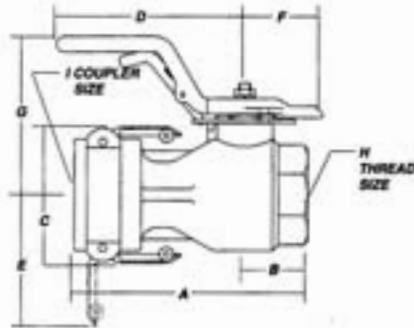

Anything In Or On Your Tank – Ready to Ship

Over 8,000 Part Numbers – Over 26,000 Square Feet of Warehouse – We Ship Worldwide

SIZE	1-1/2"	2"	3"
COUPLER	MD150	MD200	MD300
PRESS. RATING	200 PSI	150 PSI	125 PSI
A	6.9	7.5	9.5
B	1.5	2.0	2.5
C	3.9	4.4	6.5
D	6.1	6.1	9.0
E	4.1	4.3	5.5
F	2.5	2.5	4.0
G	5.0	5.1	6.2
H	1-1/2" NPT	2" NPT	3" NPT
I	2.0	2.5	4.0